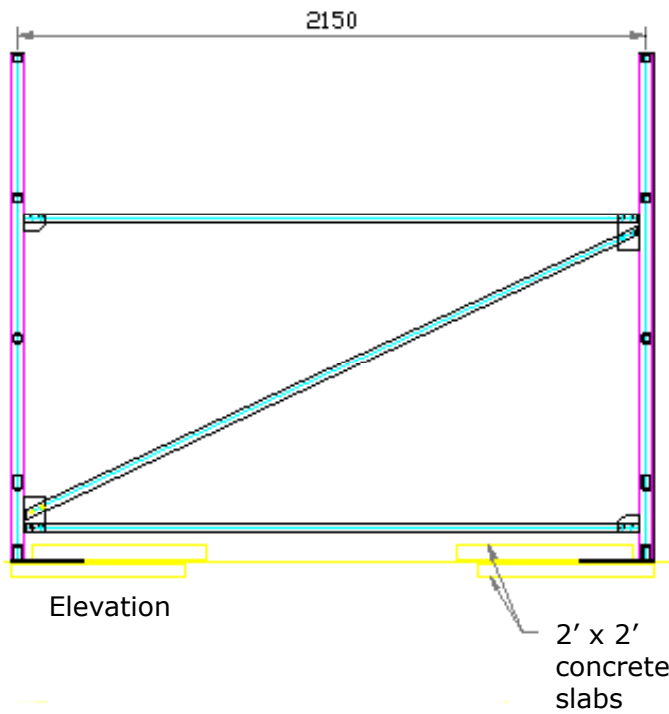

Top rail drilled for 10mm bolts to allow fixing of two timber rails and tarpaulin (not included) if required

Our storage racks are fabricated from box section steel and are galvanised after fabrication. The arms are fitted with plastic and foam padding to protect canoes/kayaks.