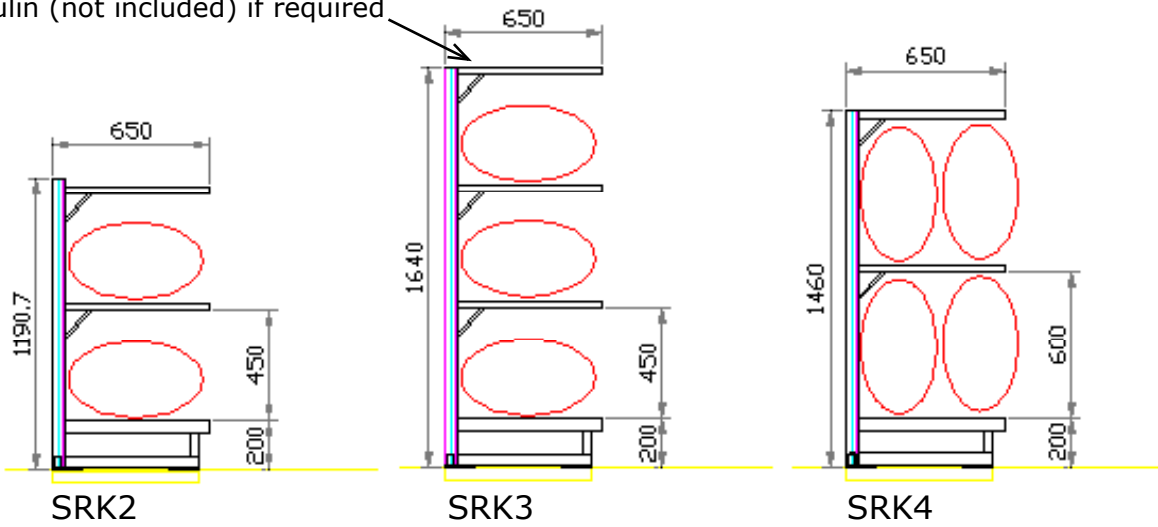

Top rail drilled for 10mm bolts to allow fixing of two timber rails and tarpaulin (not included) if required

Our storage racks are fabricated from box section steel and are galvanised after fabrication. The arms are fitted with plastic and foam padding to protect canoes/kayaks.

Type	Kayaks
SRK2	2
SRK3	3
SRK4	4
SRK6	6 (not shown)